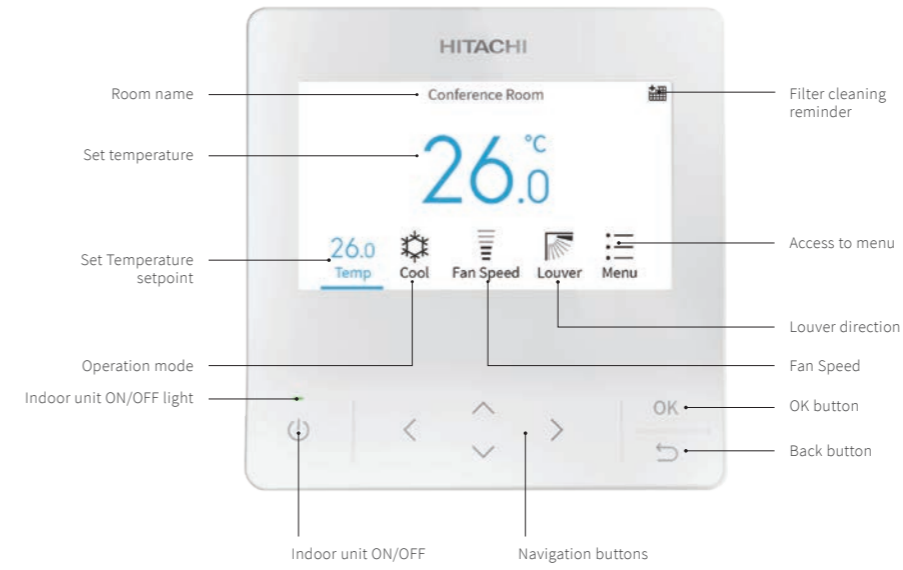

## SPECIFICATIONS

Outer Dimensions (H×W×D)  
 121×120×16.5mm (Thinnest part)  
 121×120×21.5mm (Thickest part)

## EXAMPLE OF SYSTEM CONFIGURATION

## FUNCTIONS

Function menu	Simple Timer	Service and installation menu / Service	Lock Function	Service and installation menu / Installation	Setting Initialization
	Operation Schedule		Password Setting		Main Remote Setting
	Power Saving Setting		Hotel Mode Set hotel mode valid/invalid		Priority Setting
	Night Quiet Operation		Power Saving Detail Setting		Cancel Preheating Control
	Power Saving/Night Quiet Schedule		Temperature Range Restriction		Elevating Grille Setting
	Power Consumption Display		Dual Setpoint		Power Up Setting
	Autoboost		Main/Sub Display		Setback Trigger Unit
	Comfort Setting		Set Room Name		Check 1
	Motion Sensor Setting		Set Contact Information		Check 2
	Setback Setting		Simple Maintenance		Alarm History Display
	Elevating Grille		Test Run		Display Model Number
	Reset Filter Reminder Time		Function Selection		Check PCB of the Units
	Filter cleaning		Input/Output		Self Check
	FrostWash Setting		Thermistor Selection		
	Individual Louver Setting		Thermistor Calibration in Controller		
Louver Open/Close	Service and installation menu / Installation	Fan Speed at Thermo-Off (cooling/heating mode)			
Ventilation		Indoor Unit Address Change			
Total Heat Exchanger SET		Address Check Operation			
Adjust Date/Time		Address Initialization			
Run Indicator Brightness					
Screen Display setting	Display Adjustment				
	Temperature				
	Language Setting				