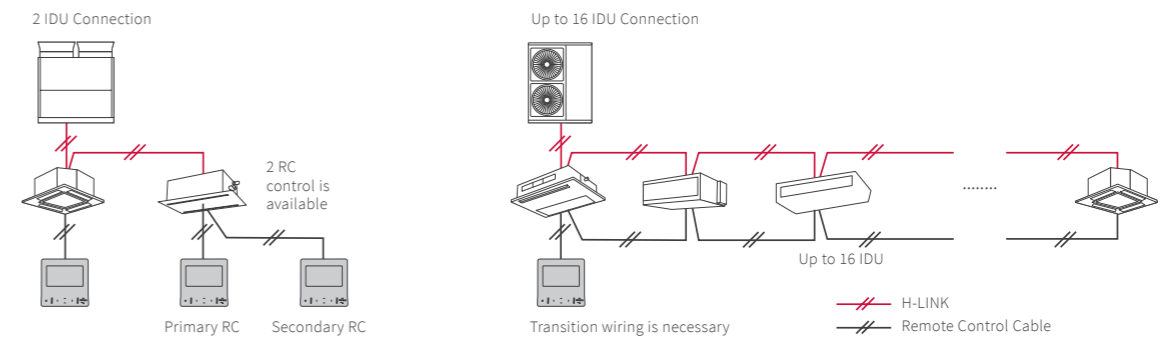

## SPECIFICATIONS

Outer Dimensions (H×W×D)  
 121×120×16.5mm (Thinnest part)  
 121×120×21.5mm (Thickest part)

## EXAMPLE OF SYSTEM CONFIGURATION

## FUNCTIONS

Function menu	Simple Timer	Service and installation menu / Service	Lock Function	Service and installation menu / Installation	Setting Initialization
	Operation Schedule		Password Setting		Main Remote Setting
	Power Saving Setting		Hotel Mode Set hotel mode valid/invalid		Priority Setting
	Night Quiet Operation		Power Saving Detail Setting		Cancel Preheating Control
	Power Saving/Night Quiet Schedule		Temperature Range Restriction		Elevating Grille Setting
	Power Consumption Display		Dual Setpoint		Power Up Setting
	Autoboost		Main/Sub Display		Setback Trigger Unit
	Comfort Setting		Set Room Name		Check 1
	Motion Sensor Setting		Set Contact Information		Check 2
	Setback Setting		Simple Maintenance		Alarm History Display
	Elevating Grille		Test Run		Display Model Number
	Reset Filter Reminder Time		Function Selection		Check PCB of the Units
	Filter cleaning		Input/Output		Self Check
	FrostWash Setting		Thermistor Selection		
	Individual Louver Setting		Thermistor Calibration in Controller		
Louver Open/Close	Service and installation menu / Installation	Fan Speed at Thermo-Off (cooling/heating mode)			
Ventilation		Indoor Unit Address Change			
Total Heat Exchanger SET		Address Check Operation			
Adjust Date/Time		Address Initialization			
Run Indicator Brightness					
Screen Display setting	Display Adjustment				
	Temperature				
	Language Setting				